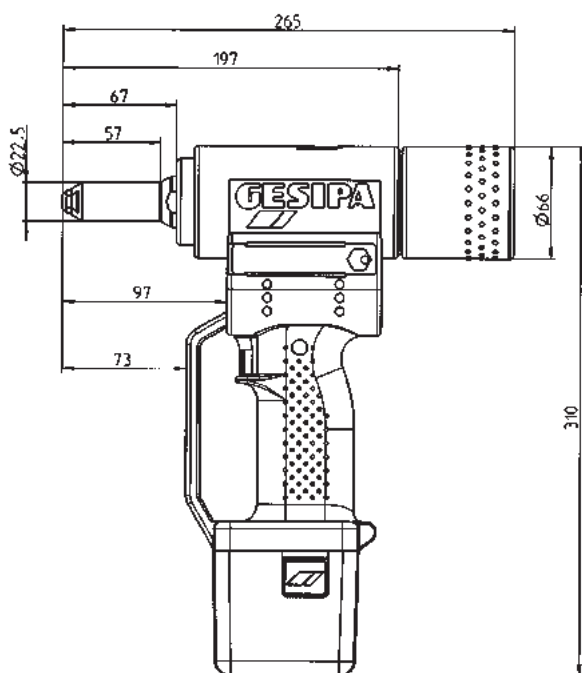

PowerBird®

The well-proven blind rivet setting tool with Li-Ion energy and even higher setting performance

PowerBird® with power battery 14.4 Volt / 2.6 Ah and charger, in carrying case

Part no. 724 0031

PowerBird® – Rechargeable 14.4 volt power battery rive- ting tool with Li-Ion battery for even higher performance

Working range

Blind rivets from Ø 4.8 mm steel, up to Ø 8 mm alu,
up to 6.4 mm all materials, except G-Bulb Ø 6.4 mm.
BULB-TITE® blind rivets up to Ø 7.7 mm, all materials.
MEGA GRIP® blind rivets up to Ø 6.4 mm, all materials.

Technical data

Weight: 2.2 kg with battery
Stroke: 20 mm
Drive: DC motor
Traction power: 14,000 N

Nosepieces

17/32, 17/36, 17/40 and 17/45

Jaws (3 parts)

Part no. 710 2208

Charger 14.4 V Li-Ion

Part no. 725 1134

Power battery 14.4 V/2.6 Ah (Li-Ion)

Part no. 725 1049

Weight: 0.5 kg

*With Deep Sleep
function to extend
the battery charge*

Charger 12 V NiCd

Part no. 725 1035

Dimensions in mm